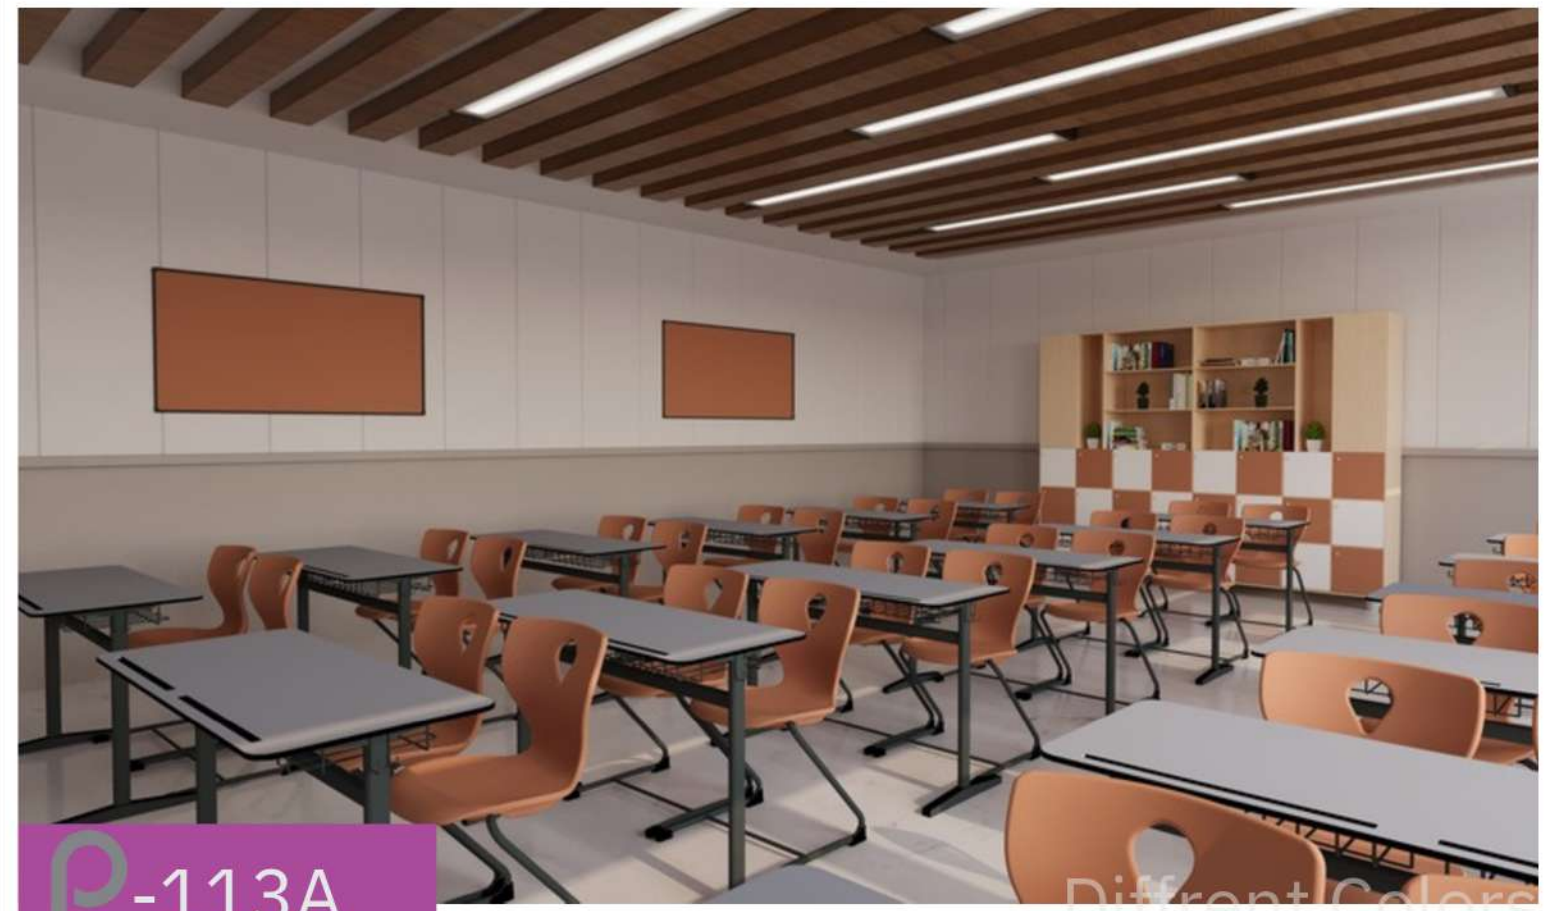

luxury classrooms

P-113A

Different Colors

P-115

Double Size School Desk Set
HPL Compact 12mm table
top,PROLEGS desk and monoblock
chairs

prgl -115
Double School Desk Set
werzalit table top,chairs plastic monoblock
45 x 110 cm table top