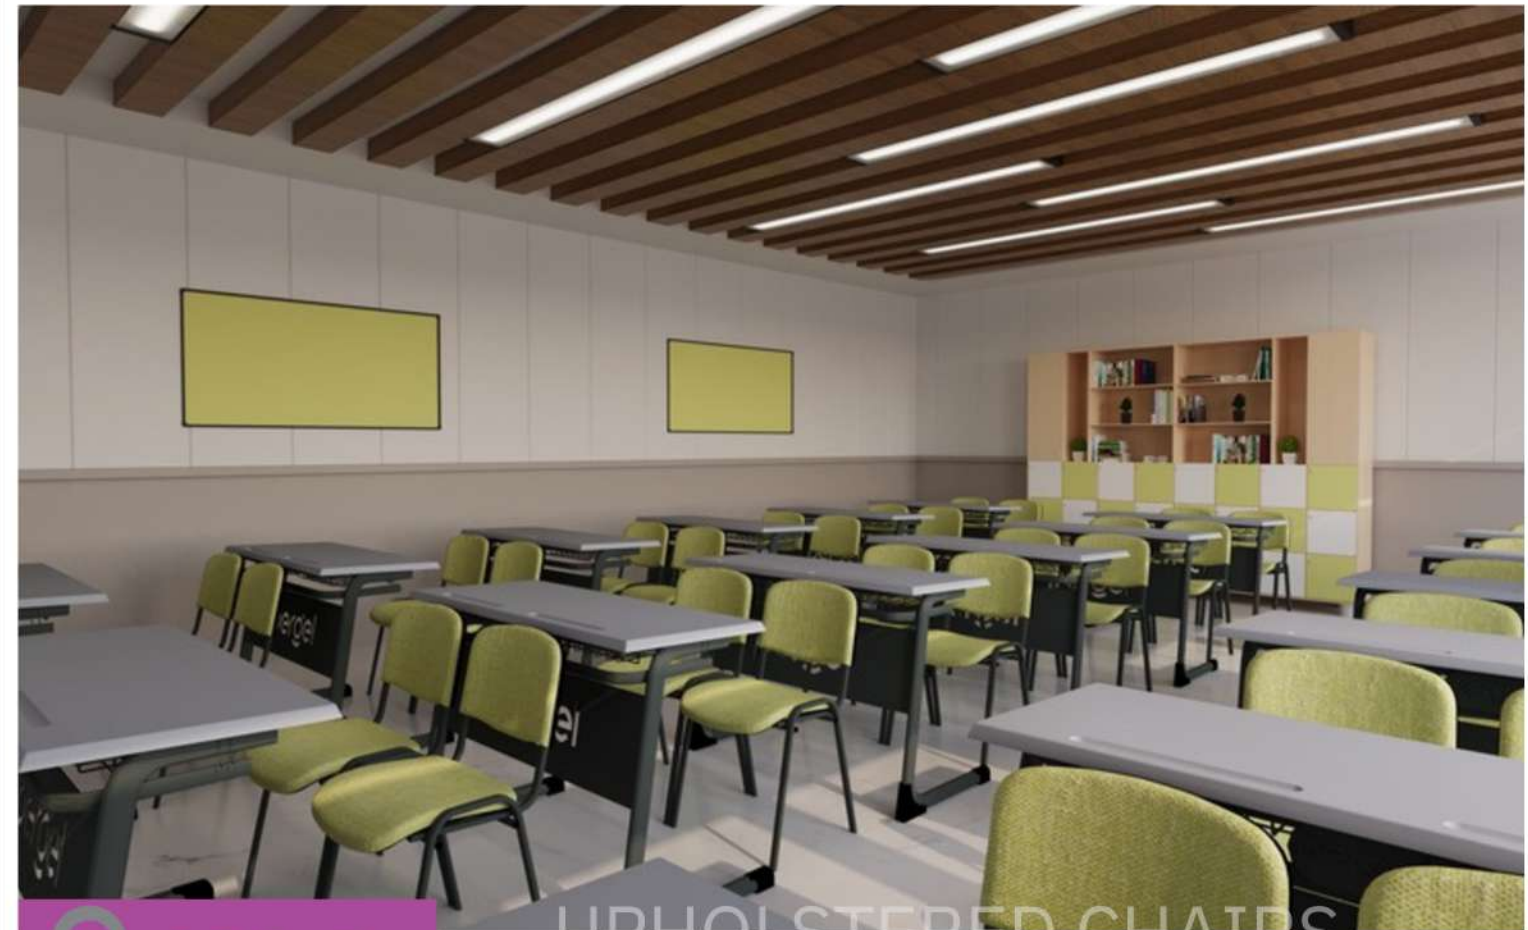

P-109-B

UPHOLSTERED CHAIRS