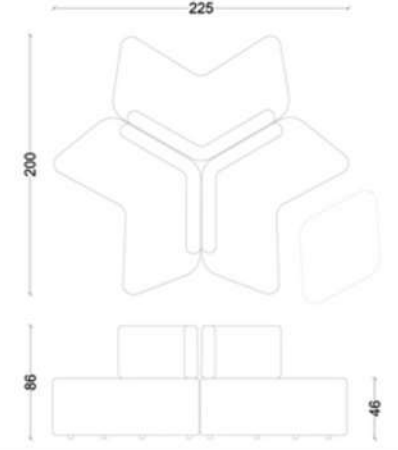

Single Size
118x71x73 cm

Single Size
118x71x73 cm

Single Size
118x71x73 cm

P-731

P-733

P-734

Single Size
78x72x80 cm

Double Size
138x72x80 cm