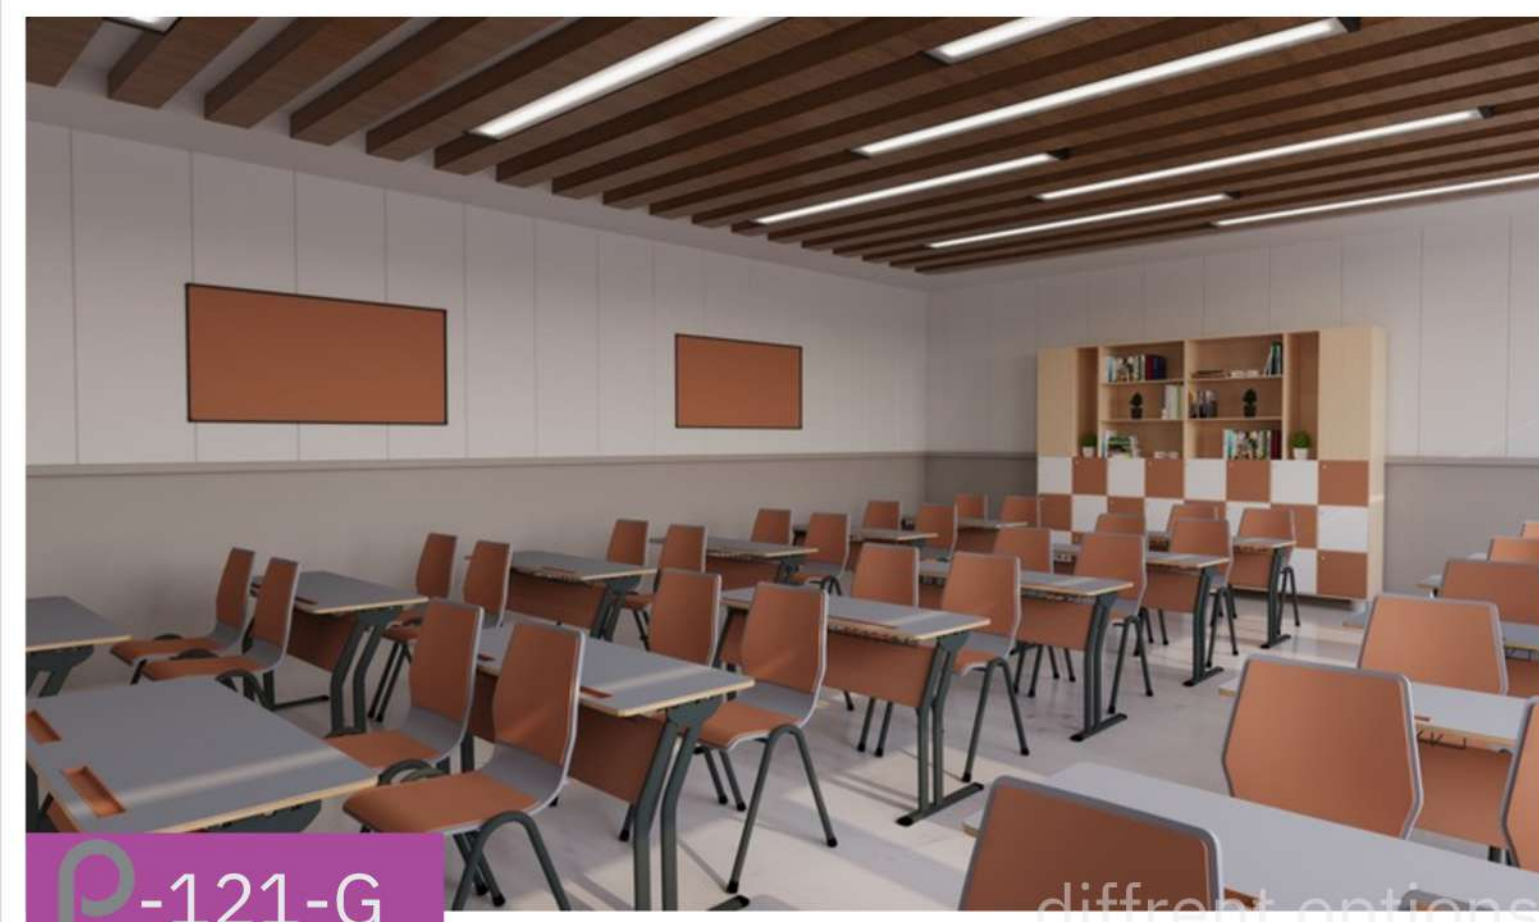

P-121-C

P-121-G

different options