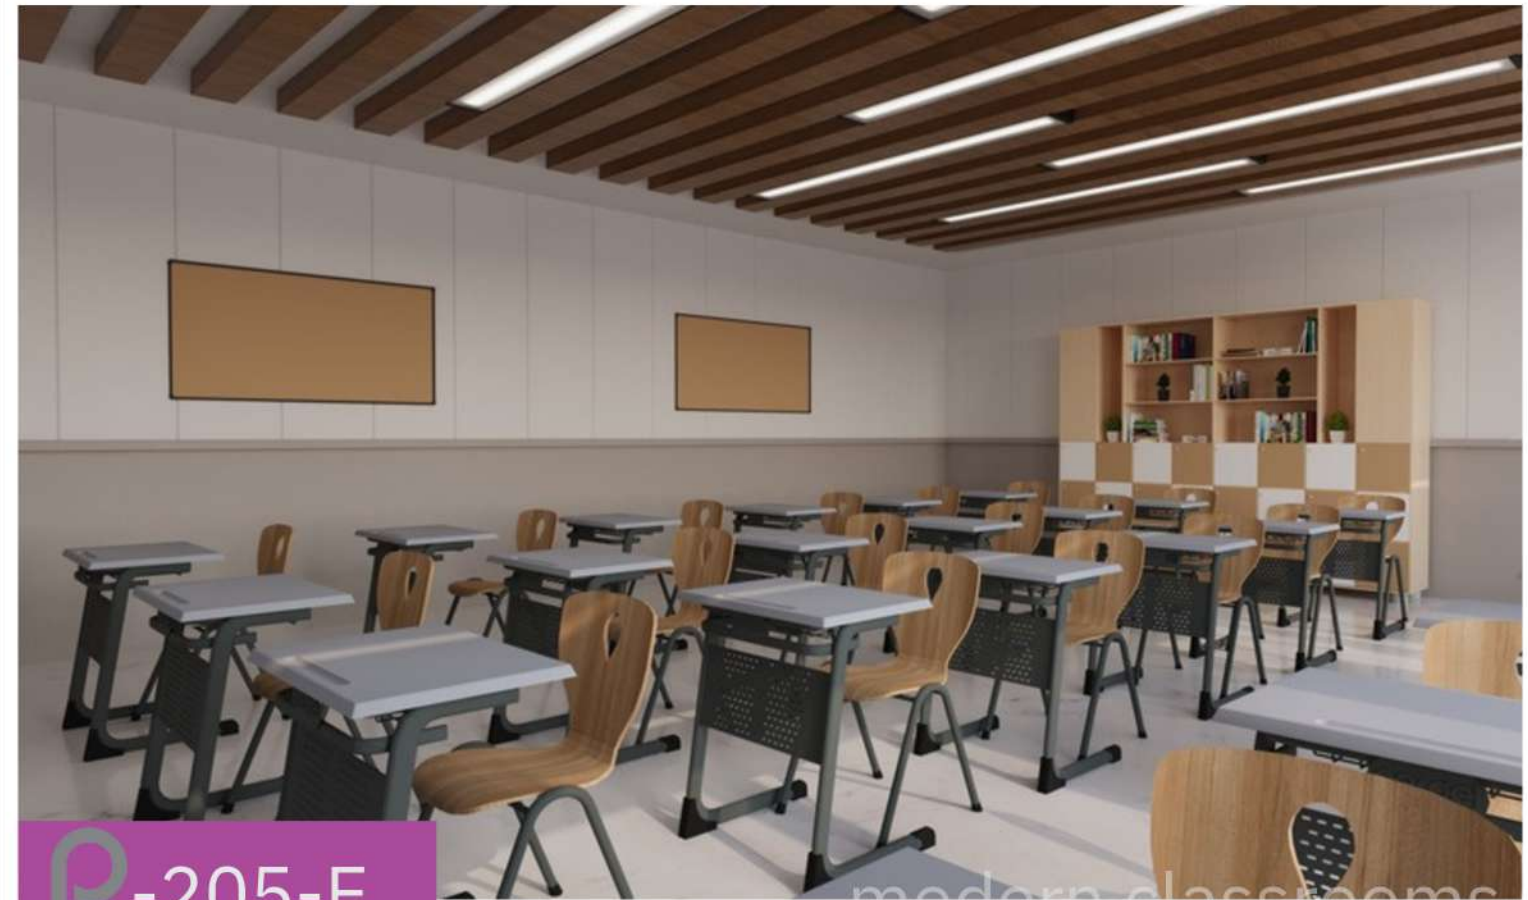

P-205-E

modern classrooms

P 208

CLASSIC

P-208

Single Size School Desk Set
werzalit ECO type, classic
student desk and chairs

prgl -208
Double School Desk Set
werzalit table top, chair pp plastic
45 x 63 cm table top