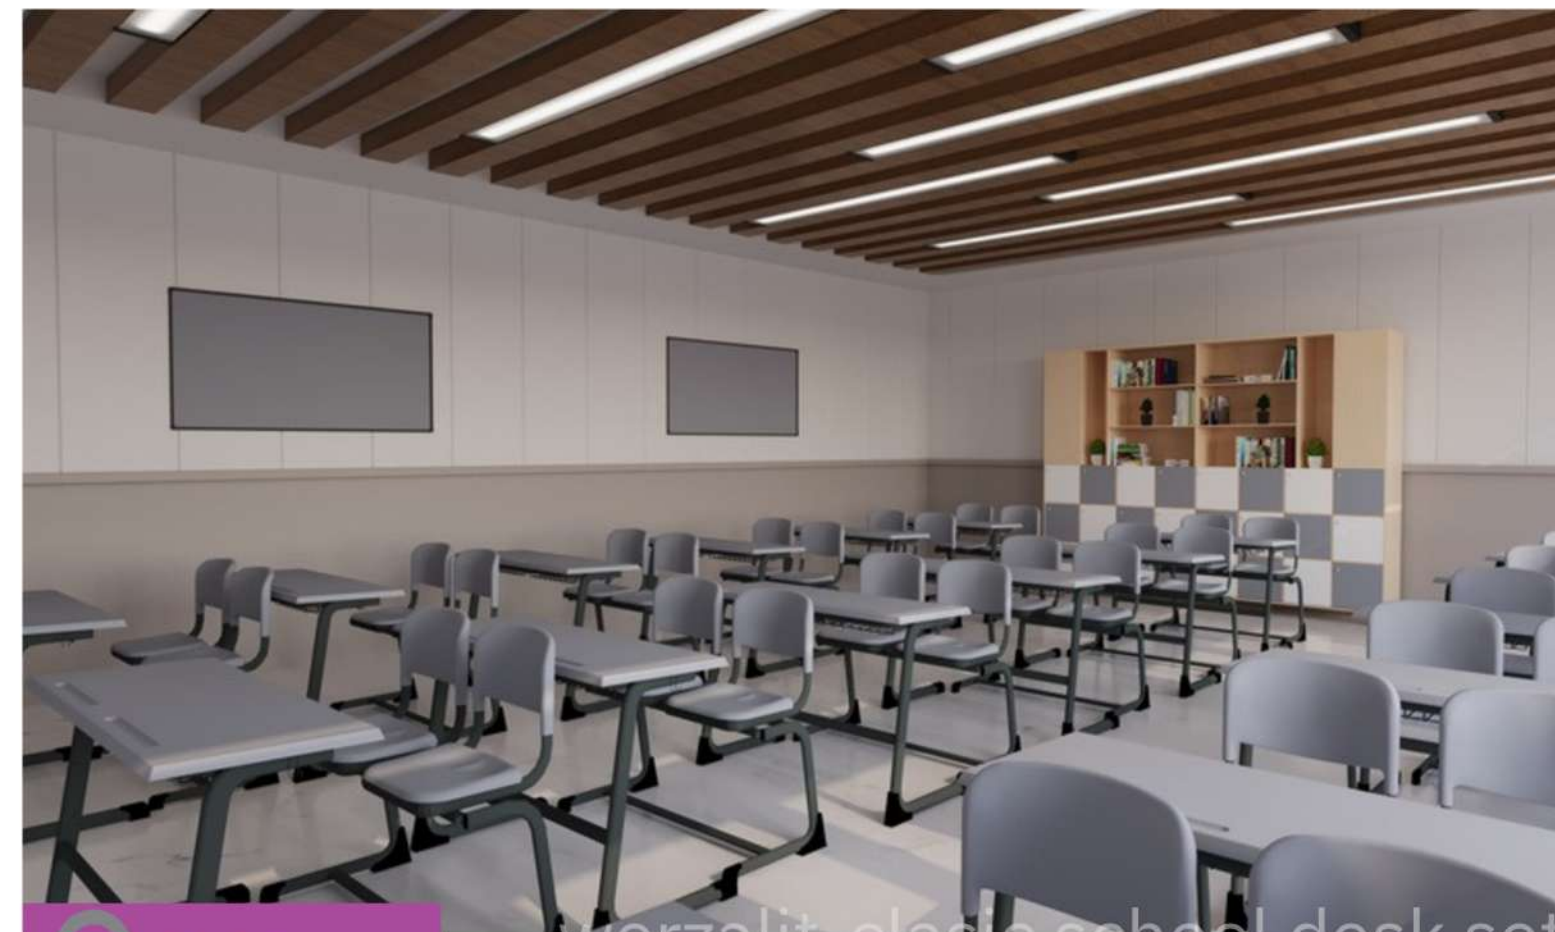

P-105

modern classrooms

P-108

werzalit classic school desk set

P-108

Double Size School Desk Set
werzalit ECO type, classic
student desk and chairs

prgl -108
Double School Desk Set
werzalit table top, chairs wood werzalit
45 x 110 cm table top