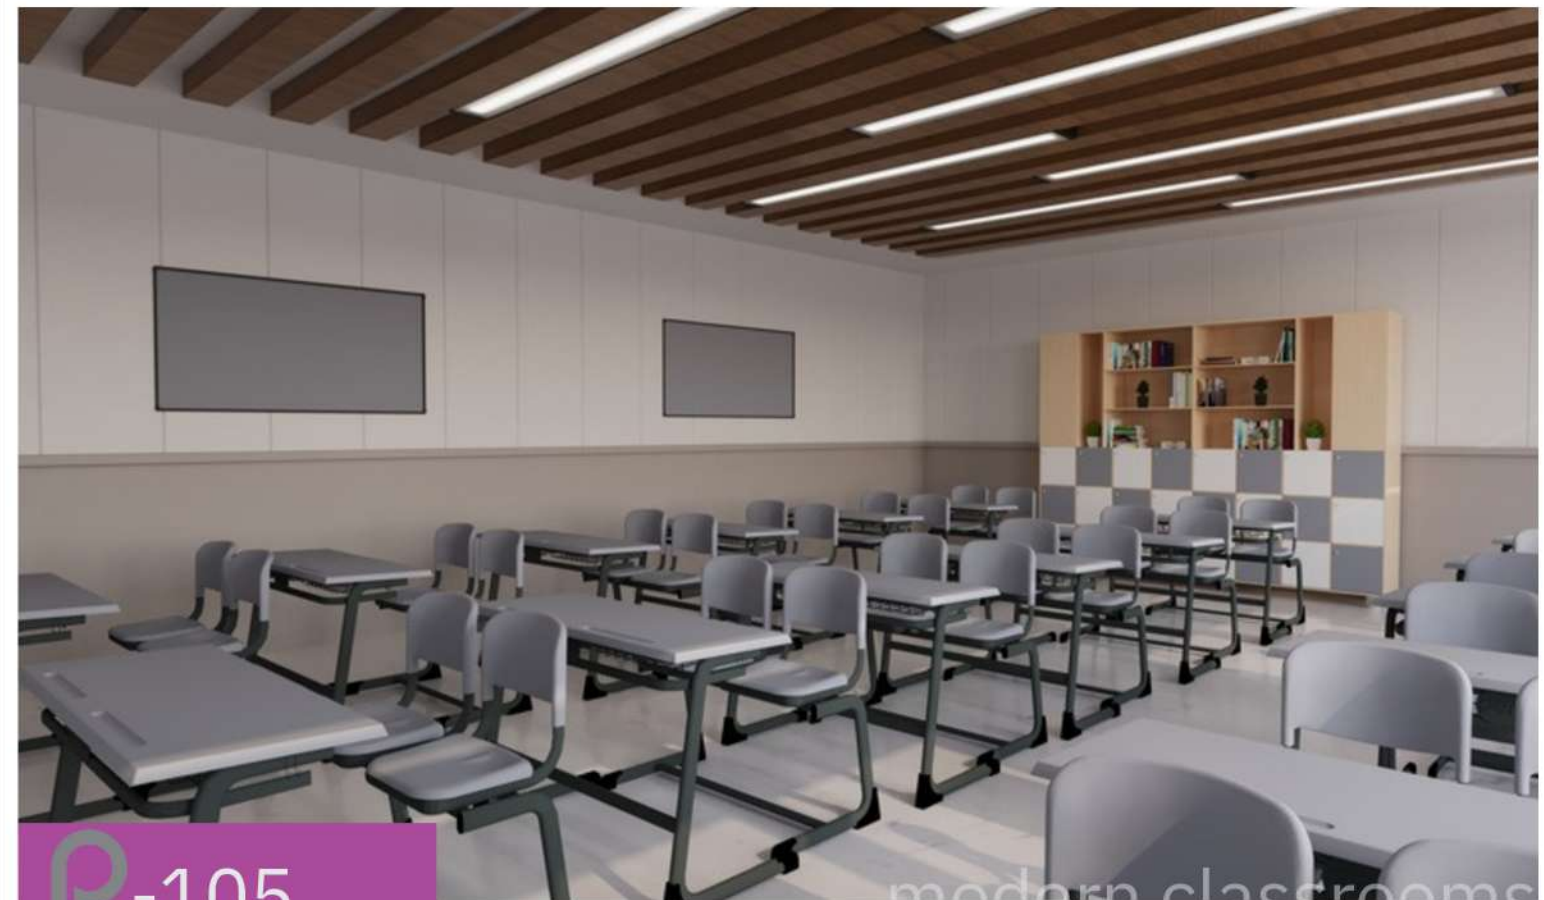

P-105

modern classrooms

P-108

werzalit classic school desk set

P-108

Double Size School Desk Set
werzalit ECO type, classic
student desk and chairs

prgl -108
Double School Desk Set
werzalit table top, chairs wood werzalit
45 x 110 cm table top