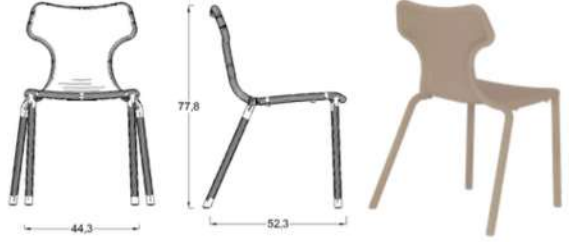

P-827

Plastik Sandalye
Plastic Chair

P-828

Plastik Sandalye
Plastic Chair

P-830

Werzalit Klasik Sandalye
Dinning Chair - Werzalit
metal legs - classic chair

P-836

Kumaş veya Deri Kaplı Sandalye
Dinning Chair - Upholstered
Wood legs