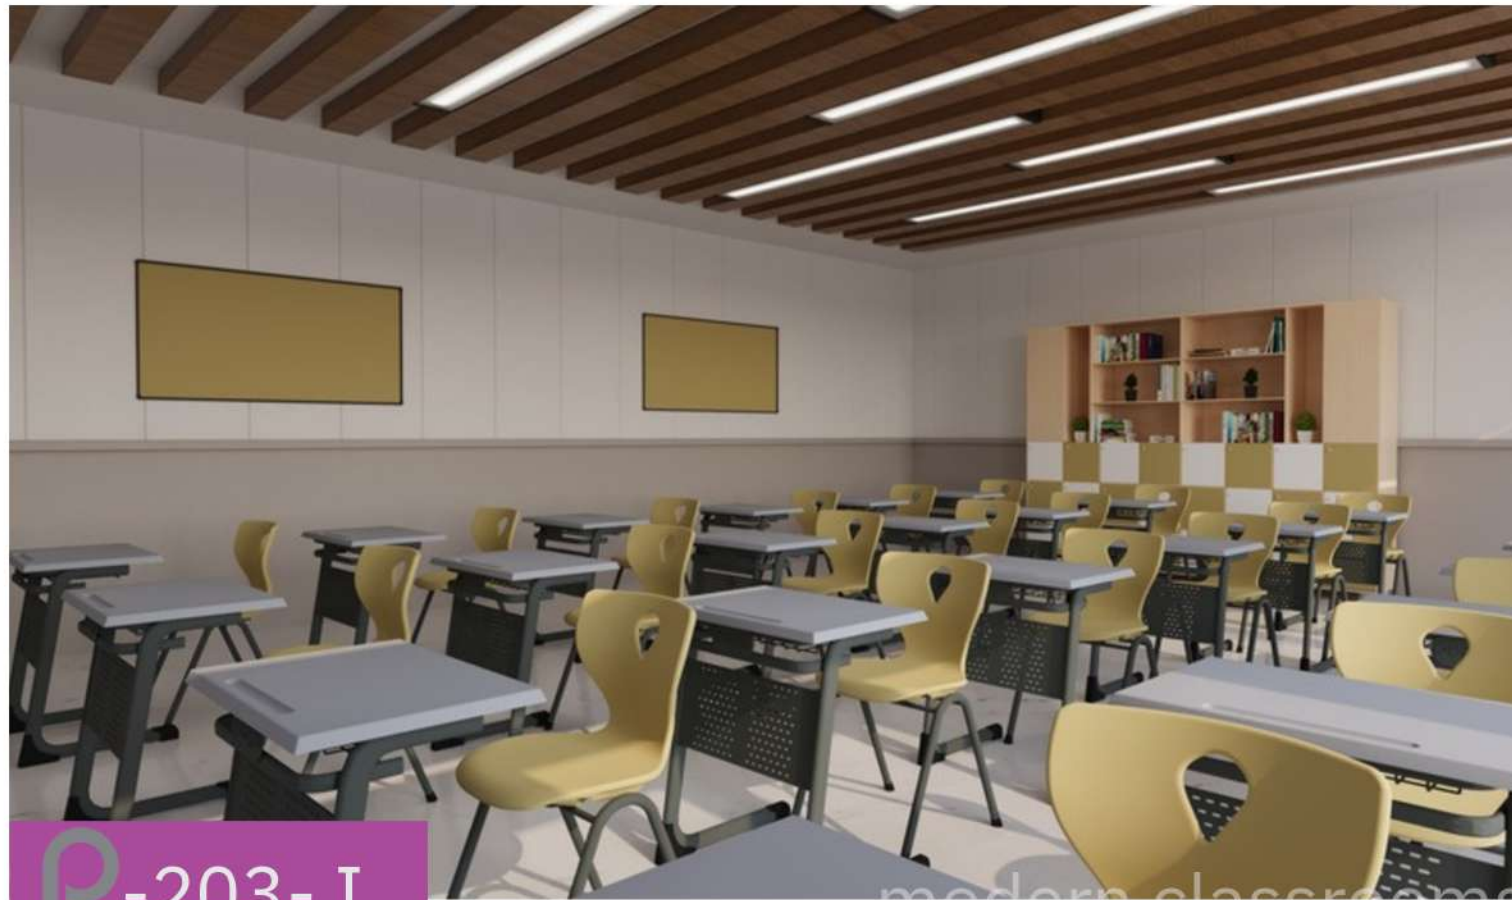

werzalit classic school desk set

P-203-I

modern classrooms

P-203

Single Size School Desk Set
werzalit type, classic
student desk and
chairs

Options